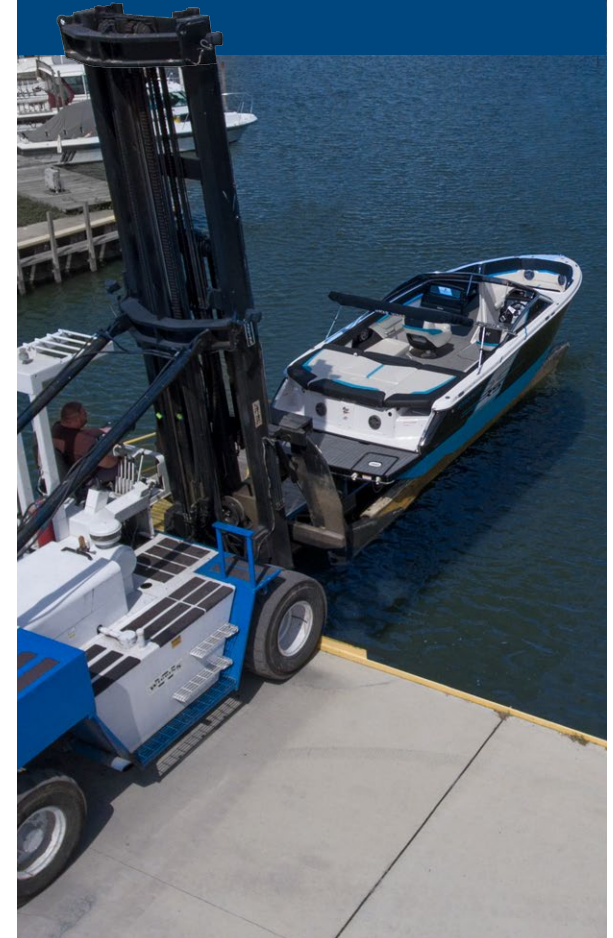

Lake Erie - Western Basin
 11840 Toledo Beach Rd. LaSalle, MI, 48145
 Lat. 41°49.7 Long. 83°24.8 • ToledoBeach.com • Ph: 734.243.3800

Where
Water
Comes
to Life!

2018 Rack n' Launch Rates

Lake Erie - Western Basin
 11840 Toledo Beach Rd.
 LaSalle, MI, 48145
 ToledoBeach.com
Ph: 734.243.3800

Toledo Beach Marina 2018 Rack n' Launch Rates

Rack & Launch Storage 8 ft. - 26 ft.

Vessel Size	Inside Building Annual	Summer Inside Building Semi Annual
Under 8'	\$750	\$400
8'	\$990	\$550
9'	\$1,055	\$585
10'	\$1,120	\$620
11'	\$1,135	\$630
12'	\$1,155	\$640
13'	\$1,170	\$650
14'	\$1,300	\$720
15'	\$1,315	\$730
16'	\$1,340	\$745
17'	\$1,370	\$750
18'	\$1,425	\$790
19'	\$1,440	\$800
20'	\$1,475	\$820
21'	\$1,495	\$830
22'	\$1,640	\$910
23'	\$1,665	\$925
24'	\$1,945	\$1,080
25'	\$1,965	\$1,090
26'	\$1,990	\$1,105

Rack & Launch Storage 27 ft. - 42 ft.

Vessel Size	Inside Building Annual	Summer Inside Building Semi Annual
27'		\$1,400
28'		\$1,490
29'		\$1,500
30'		\$1,600
31'		\$1,650
32'		\$1,700
33'		\$2,000
34'		\$2,025
35'		\$2,040
36'		\$2,075
37'		\$2,090
38'		\$2,100
39'		\$2,125
40'		\$2,150
41'		\$2,225
42'		\$2,250

Length Overall to include bow pulpit, swim platform, and drive extensions. Rack & Launch is open for operation May 1 to Oct. 1.

For semi annual customers, winter storage options include: Outside Storage, Inside Cold or Inside Heated Storage.